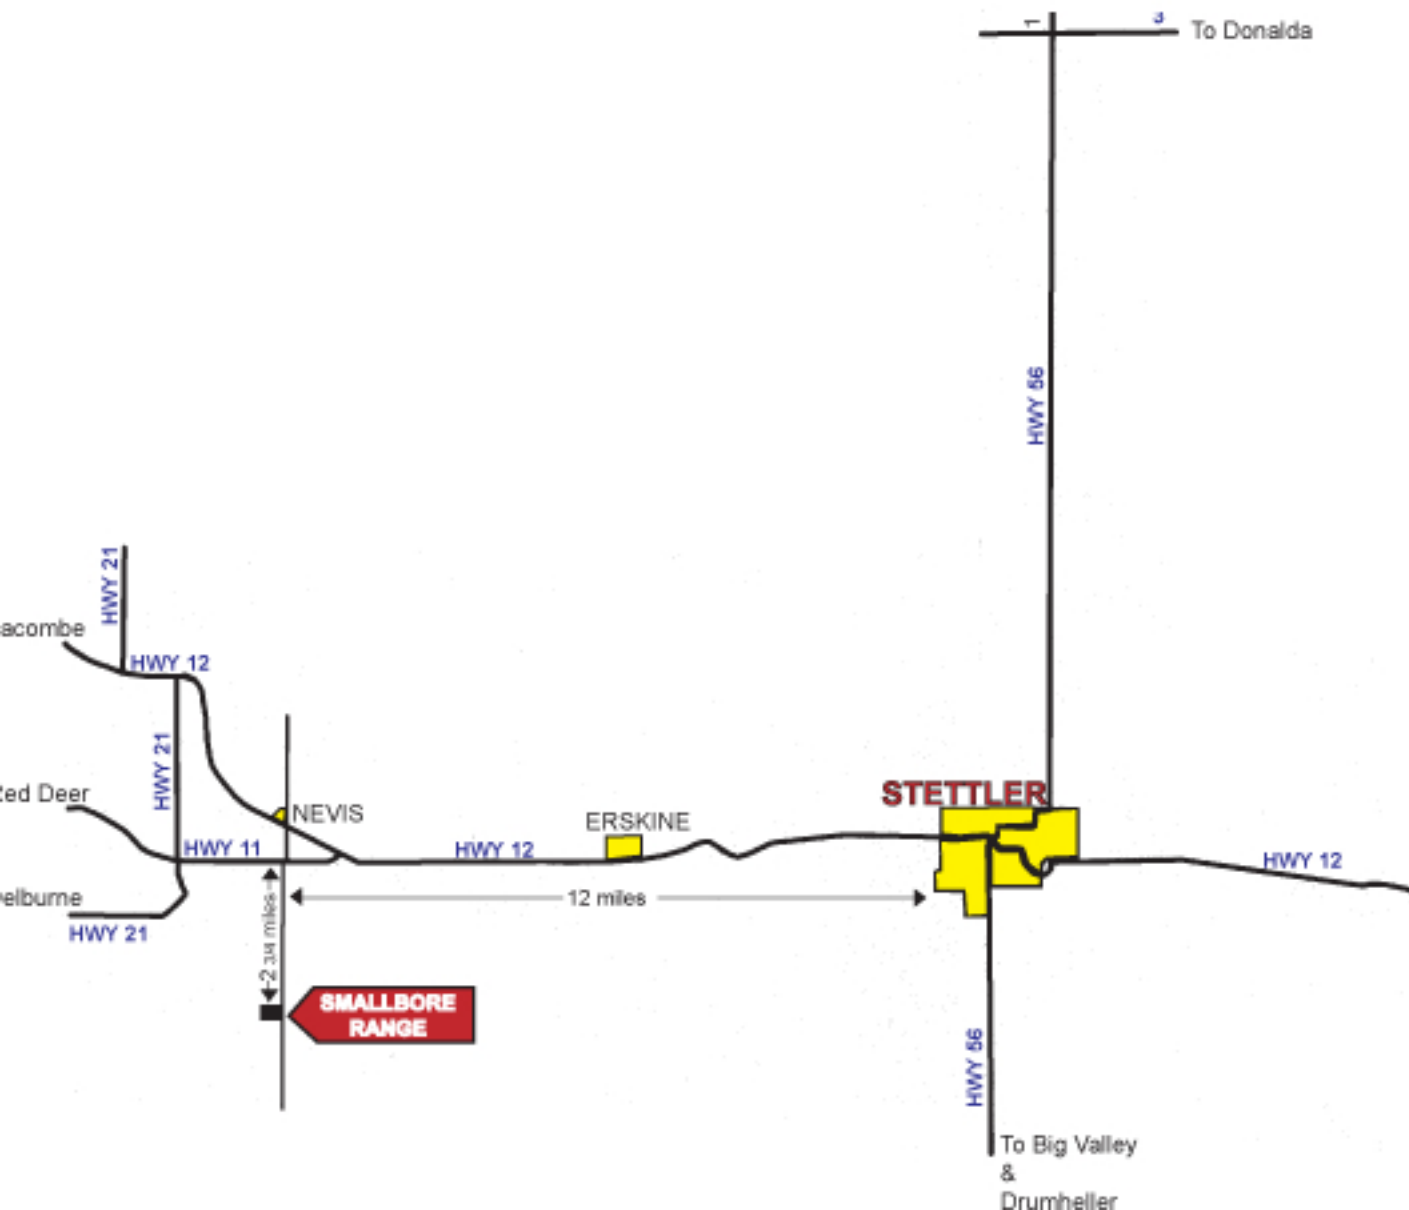

To Camrose

To Donalds

acombe

ted Deer

elburne

**SMALLBORE RANGE**

ERSKINE

**STETTLER**

To Big Valley & Drumheller

NEVIS

12 miles

2.34 miles

HWY 21

HWY 12

HWY 21

HWY 11

HWY 21

HWY 12

HWY 56

HWY 56

HWY 12